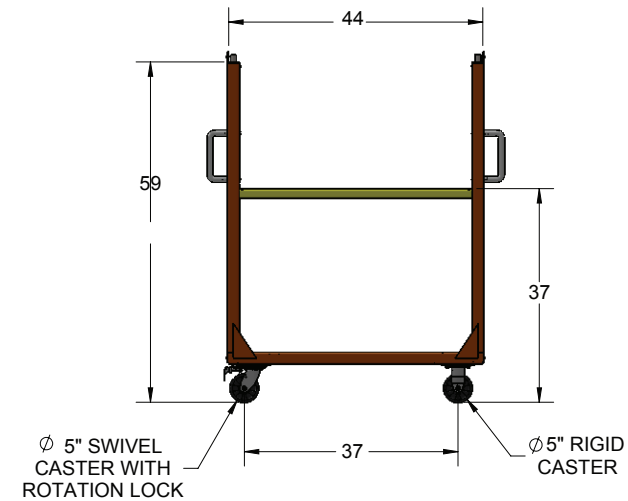

**SELF LEVELING STAINLESS STEEL
CLEAN ROOM CARTS
HOSPITAL CARTS**

- Low cost ergonomics
- Sanitary
- All North American Stainless Steel in 304L and 316L
- Custom sizes and painted units available