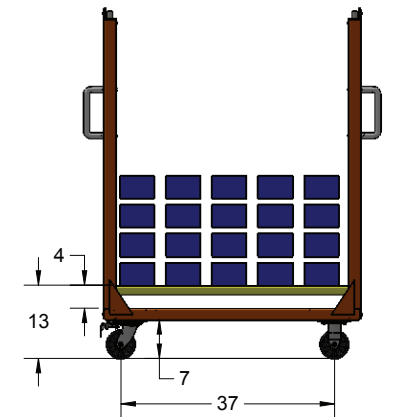

**SELF LEVELING STAINLESS STEEL
CLEAN ROOM CARTS
HOSPITAL CARTS**

- Low cost ergonomics
- Sanitary
- All North American Stainless Steel in 304L and 316L
- Custom sizes and painted units available