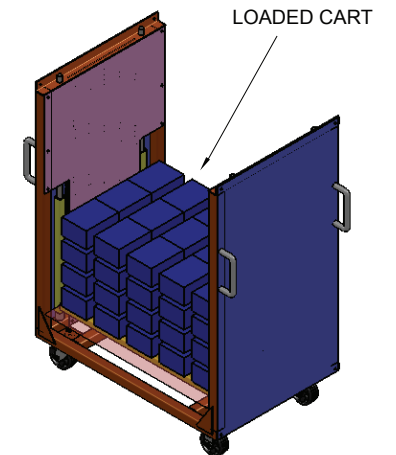

**SELF LEVELING STAINLESS STEEL  
CLEAN ROOM CARTS  
HOSPITAL CARTS**

- Ergonomic positioning from 13 to 37 inches
- 304L and 316L North American Stainless Steel number 4 finish
- No power required
- SPARK proof available
- Oversized platform and custom sizes available
- Self contained stainless springs in smooth sanitary finish, easy to clean or wash down

**Superlift Material Handling Inc** offers the most complete and large stainless steel lift product line in North America

LIFT TABLES • CARTS • LIFT DOCTOR • SERVER LIFTS

**SELF LEVELING STAINLESS STEEL  
CLEAN ROOM CARTS  
HOSPITAL CARTS**