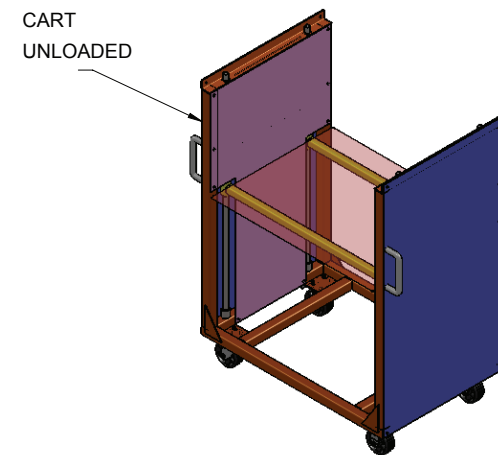

**SELF LEVELING STAINLESS STEEL  
CLEAN ROOM CARTS  
HOSPITAL CARTS**

- Ergonomic positioning from 13 to 37 inches
- 304L and 316L North American Stainless Steel number 4 finish
- No power required
- SPARK proof available
- Oversized platform and custom sizes available
- Self contained stainless springs in smooth sanitary finish, easy to clean or wash down

**Superlift Material Handling Inc** offers the most complete and large stainless steel lift product line in North America

LIFT TABLES • CARTS • LIFT DOCTOR • SERVER LIFTS

**SELF LEVELING STAINLESS STEEL  
CLEAN ROOM CARTS  
HOSPITAL CARTS**